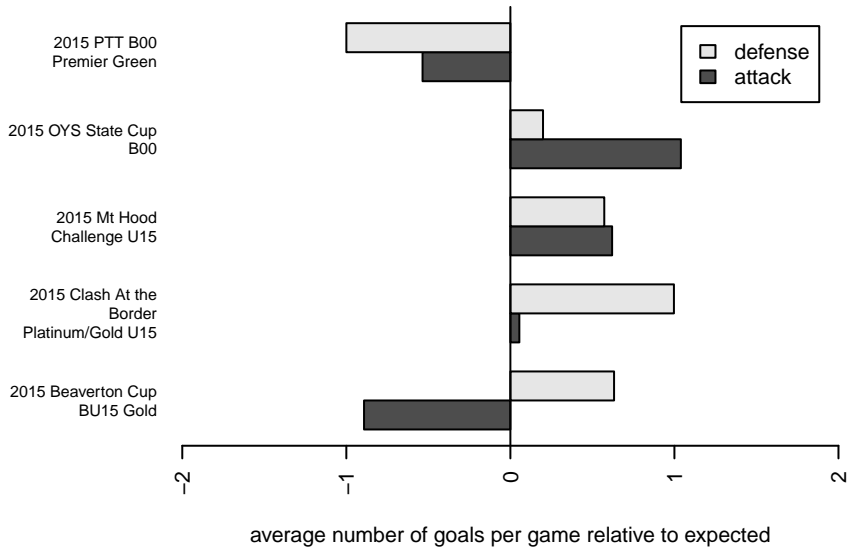

Salem Chelsea B00

4H Soccer Club
 Salem, OR
 B00 total strength=1505
 attack=18.25 defense=7.26
 fall league = PTT B00 Premier Green
 notes= played under different clubs:
 RPSC, 4H; Salem FC;
 Segura-Sanchez 2013

alt names used:
 4H Chelsea B00
 4-H Chelsea
 4-H Chelsea B00
 4-H Chelsea B00
 4-H Chelsea B00

Venues played:
 2015 Clash At the Border Platinum/Gold U15
 2015 Beaverton Cup BU15 Gold
 2015 Mt Hood Challenge U15
 2015 PTT B00 Premier Green
 2015 OYS State Cup B00

**attack and defense variance (black dot)
relative to other teams
and top 10 in region**

**attack and defense rating
relative to others at age
and all opponents in last 13 months**

Performance relative to 13 month average