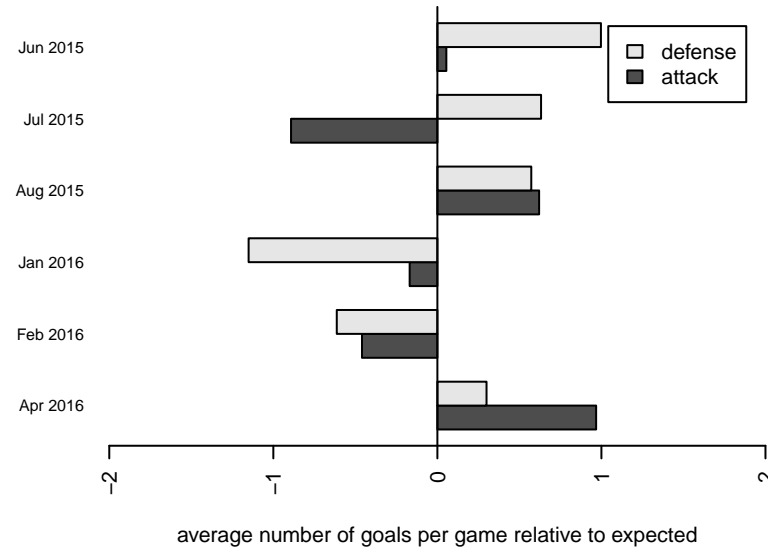

Performance relative to 13 month average