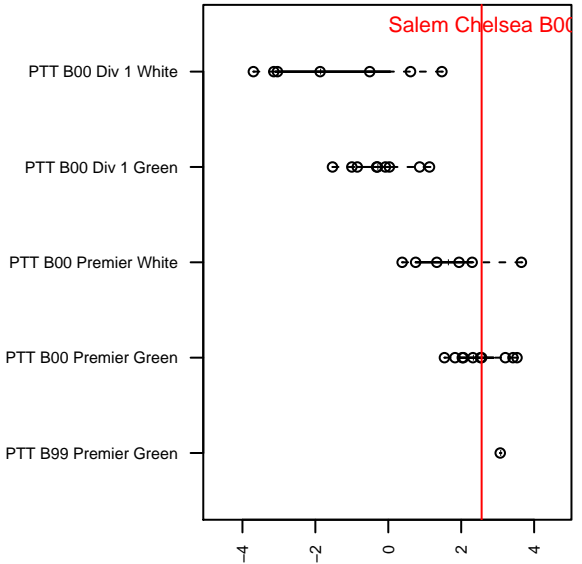

Salem Chelsea B00

4H Soccer Club
 Salem, OR
 B00 total strength=1505
 attack=18.25 defense=7.26
 fall league = PTT B00 Premier Green
 notes= played under different clubs:
 RPSC, 4H; Salem FC;
 Segura-Sanchez 2013

alt names used:
 4H Chelsea B00
 4-H Chelsea
 4-H Chelsea B00
 4-H Chelsea B00
 4-H Chelsea B00

Venues played:
 2015 Clash At the Border Platinum/Gold U15
 2015 Beaverton Cup BU15 Gold
 2015 Mt Hood Challenge U15
 2015 PTT B00 Premier Green
 2015 OYS State Cup B00

**attack and defense variance (black dot)
relative to other teams
and top 10 in region**

**attack and defense rating
relative to others at age
and all opponents in last 13 months**

Performance relative to 13 month average