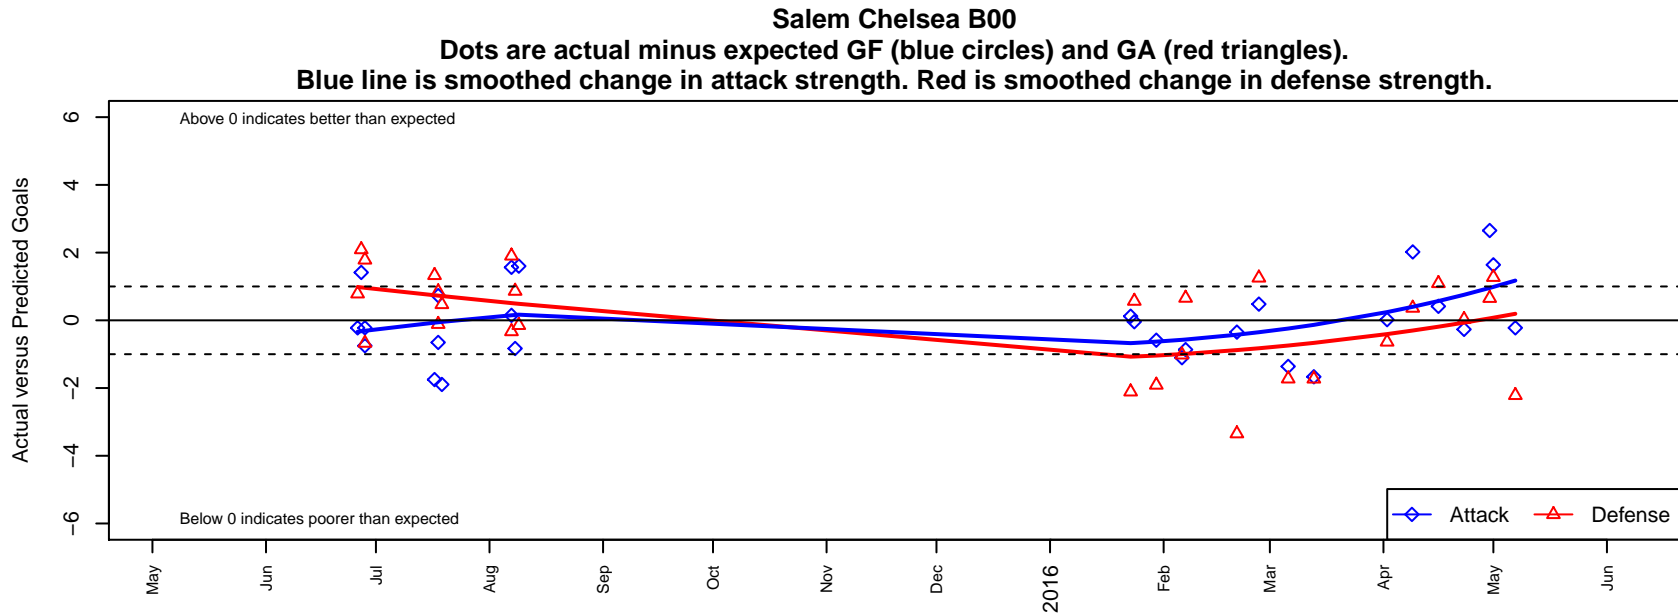

Salem Chelsea B00

4H Soccer Club
 Salem, OR
 B00 total strength=1505
 attack=18.25 defense=7.26
 fall league = PTT B00 Premier Green
 notes= played under different clubs:
 RPSC, 4H; Salem FC;
 Segura-Sanchez 2013

**attack and defense variance (black dot)
relative to other teams
and top 10 in region**

**attack and defense rating
relative to others at age
and all opponents in last 13 months**

Performance relative to 13 month average